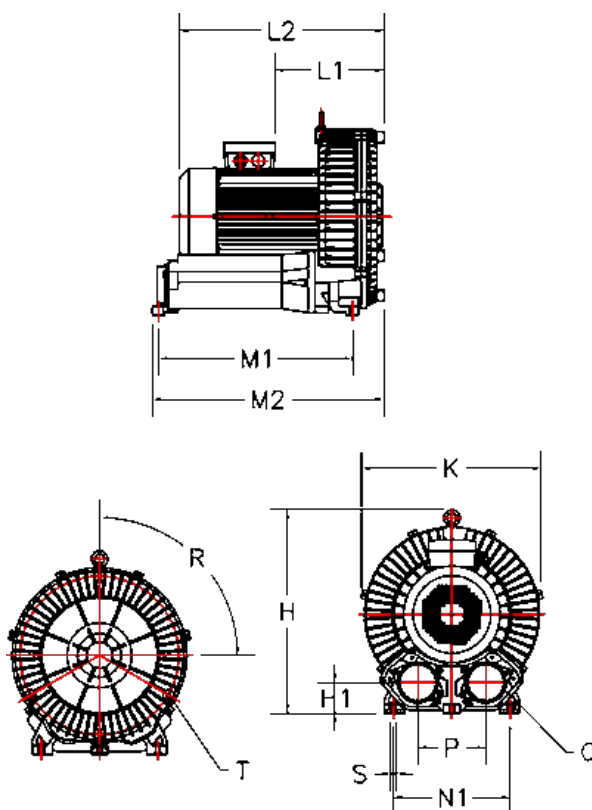

Data Sheet

Article number: 2761093992011

Description: KLEEblower KB939 20/22 kW
3x230/400V 50/60Hz Single stage with Klixon/built in bimetal switch

Measures

H = 629	N1 = 360
H1 = 95	Noise level dB 50/60Hz = 76/81
K = 560	P = 210
L1 = 337	Q = 2-PF 4"
L2 = 631.5	R (degrees) = 3x120
M1 = 600	S = 6 x Ø16
M2 = 715	T = 3 - M12X1,75 - 15 dyb
N = 415	